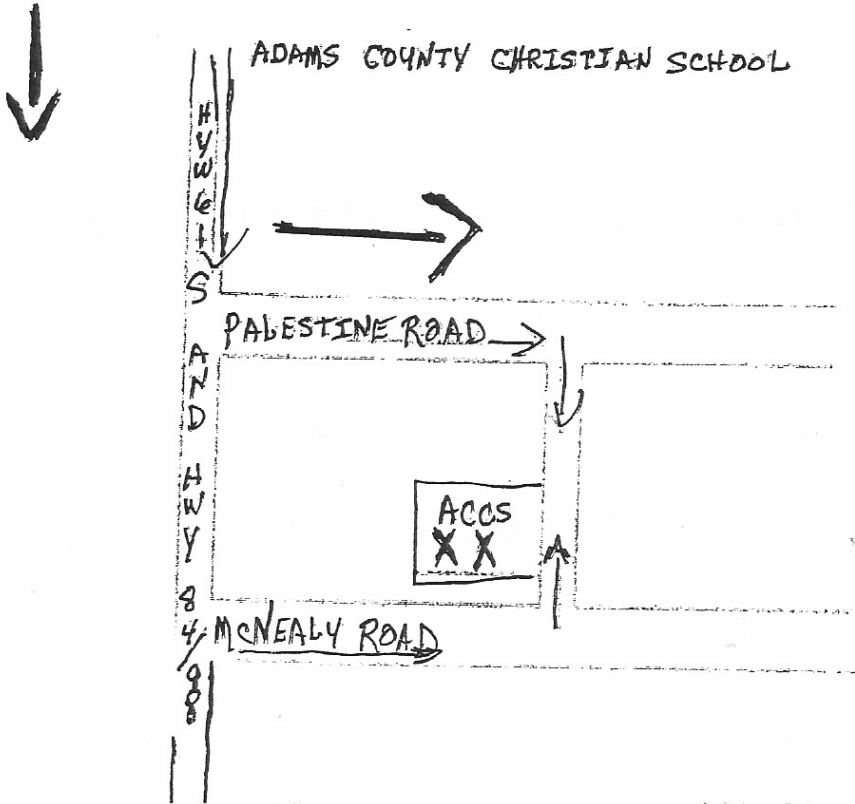

## ACCS

Adams County Christian School  
300 Chinquapin Lane  
Natchez, MS 39120

From Hwy. 98 West in Columbia to McComb, then take I-55 North to the Hwy 98 West exit. Stay on this until you reach Hwy 84 and turn left, West. Hwy 61 will join Hwy 98/84 West at Washington, approximately 5 miles before you get to Natchez. At the 1<sup>st</sup> traffic light in Natchez, turn left on to Palenstine Road. Take the 1<sup>st</sup> right behind the shopping center at the ACCS sign.

TO ACCS (Natchez) - From Columbia – Hwy 98 West to McComb. Take I-55 North to the Hwy 98 exit. Stay on Hwy 98 West. At Hwy 84 turn left. Hwy's 98/84 West will take you into Natchez. Hwy 61 South will join 98/84 at Washington approximately 5 miles north of Natchez. At the First Traffic Light in Natchez (Palestine Road) turn Left. Go to the First Right and turn in to Campus.